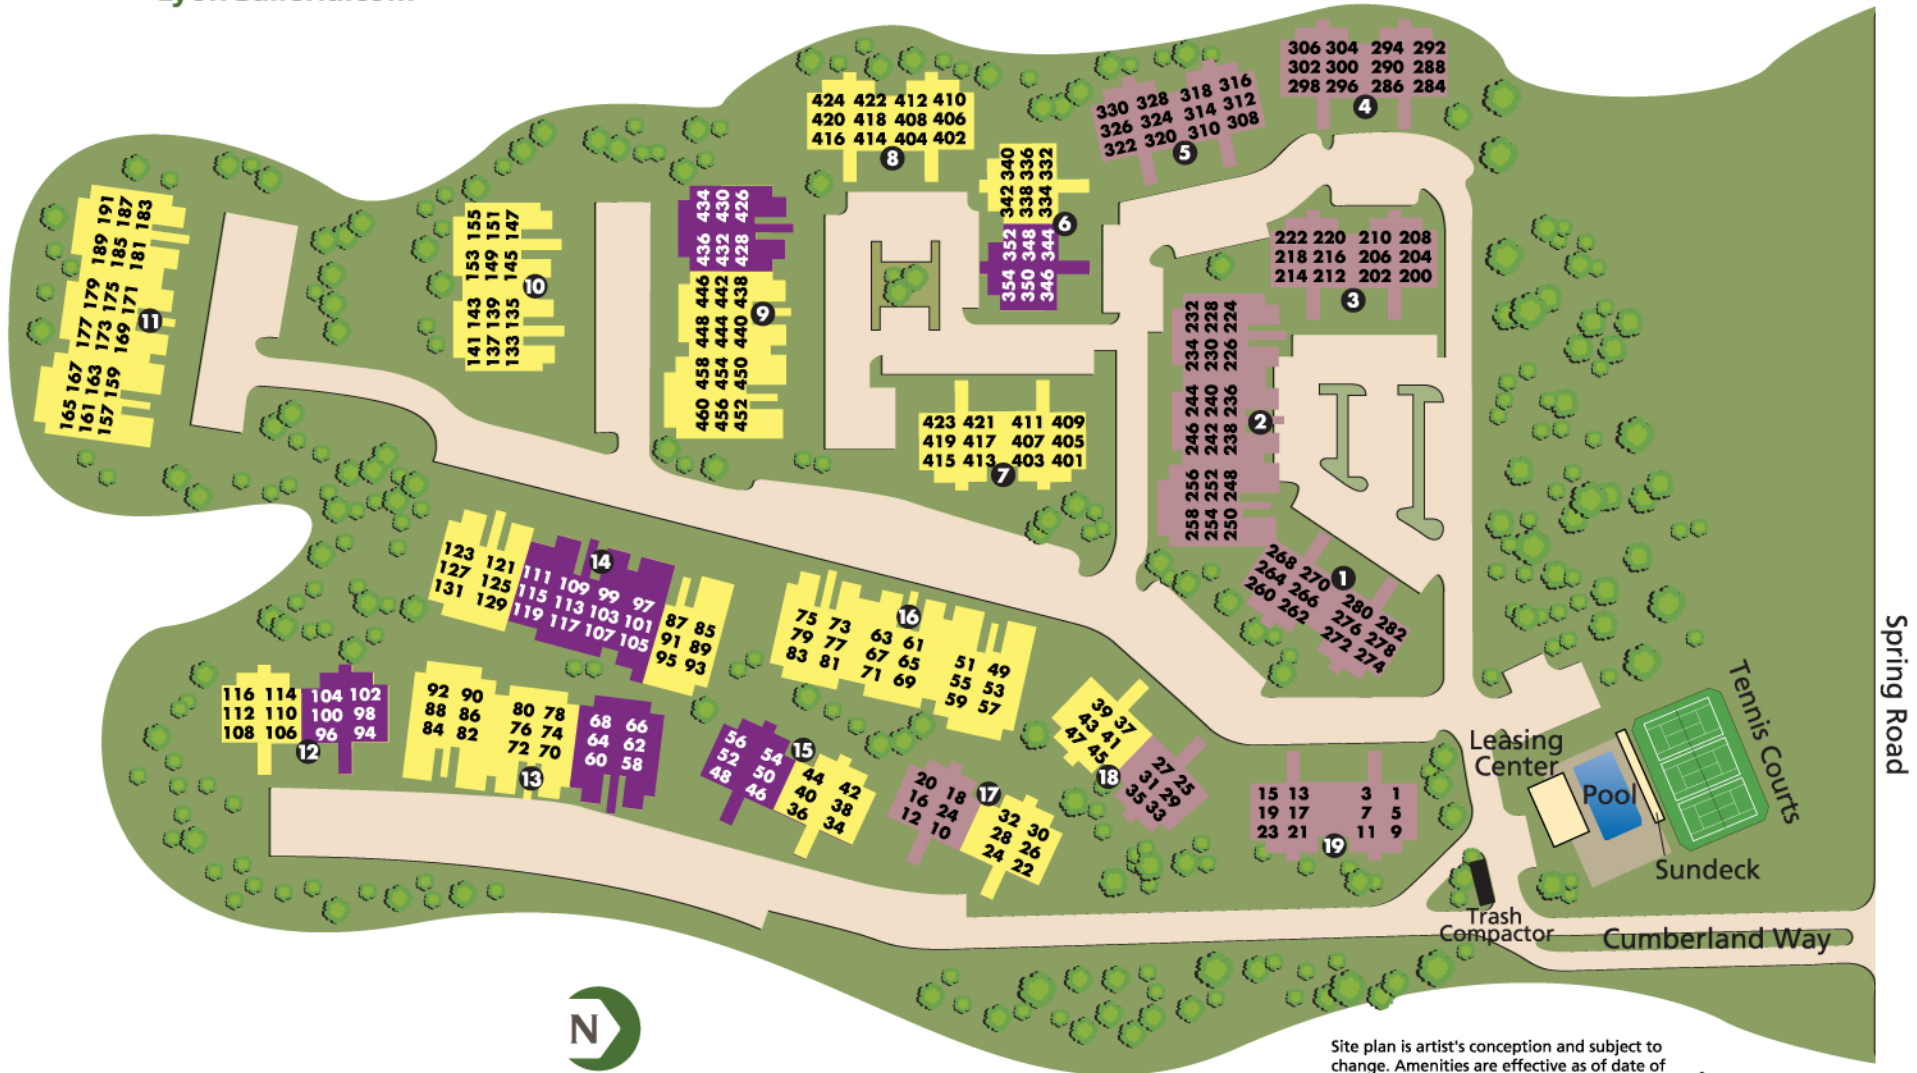

Jasmine at the Galleria

8 Cumberland Way SE
Smyrna, GA 30080

770.432.1266
LyonGalleria.com

LEGEND

- 
Plan 1
 1 Bedroom | 1 Bath
 933 Square Feet
- 
Plan 2
 2 Bedrooms | 2 Baths
 1,270 Square Feet
- 
Plan 3
 3 Bedrooms | 2 Baths
 1,479 Square Feet

Site plan is artist's conception and subject to change. Amenities are effective as of date of publication. All square footage is approximate. 🏠