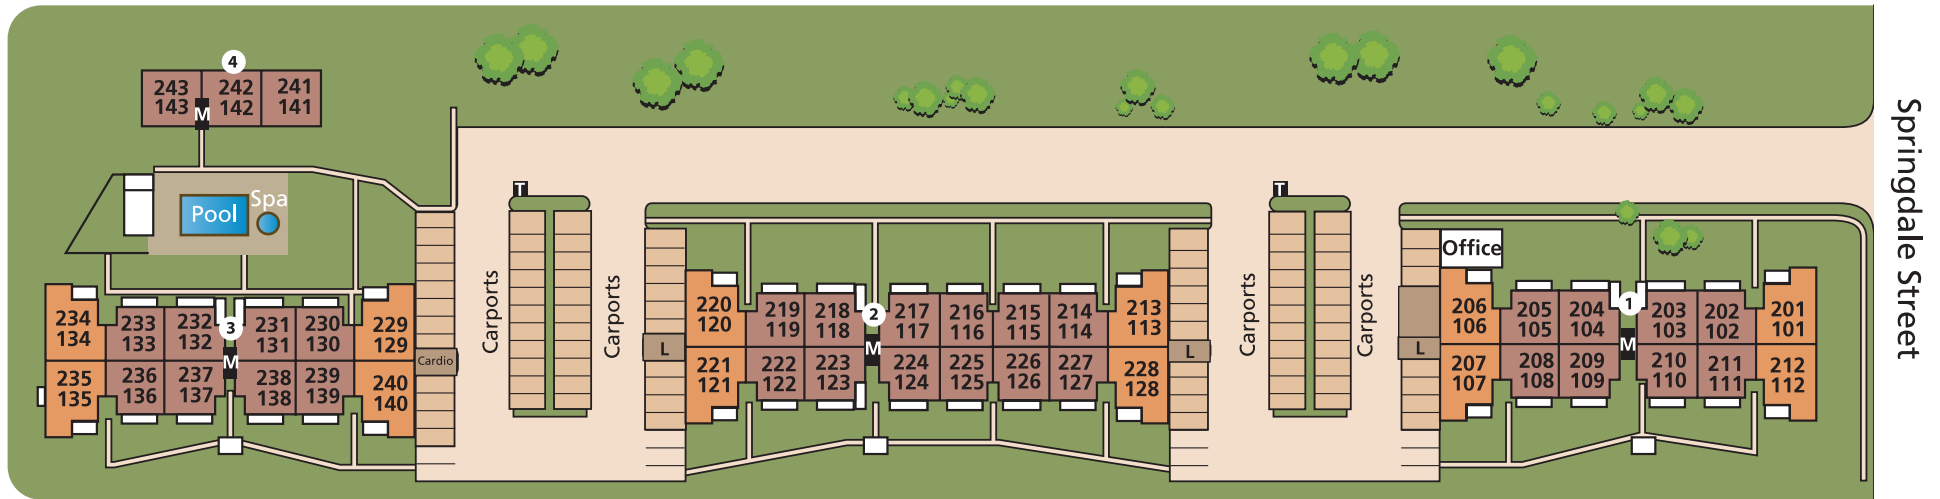

Huntington Continental

17101 Springdale St.
 Huntington Beach, CA 92649
 714.846.5080
 LyonHuntington.com

LEGEND

- | | | |
|---|---|--|
|  PLAN 1
1 Bedroom 1 Bath
780 Square Feet |  PLAN 2
2 Bedroom 2 Bath
1,025 Square Feet |  Laundry |
| | |  Mail Boxes |
| | |  Trash |

Map Not To Scale

Site plan is artist's conception and subject to change. Amenities are effective as of date of publication. All square footage is approximate. 