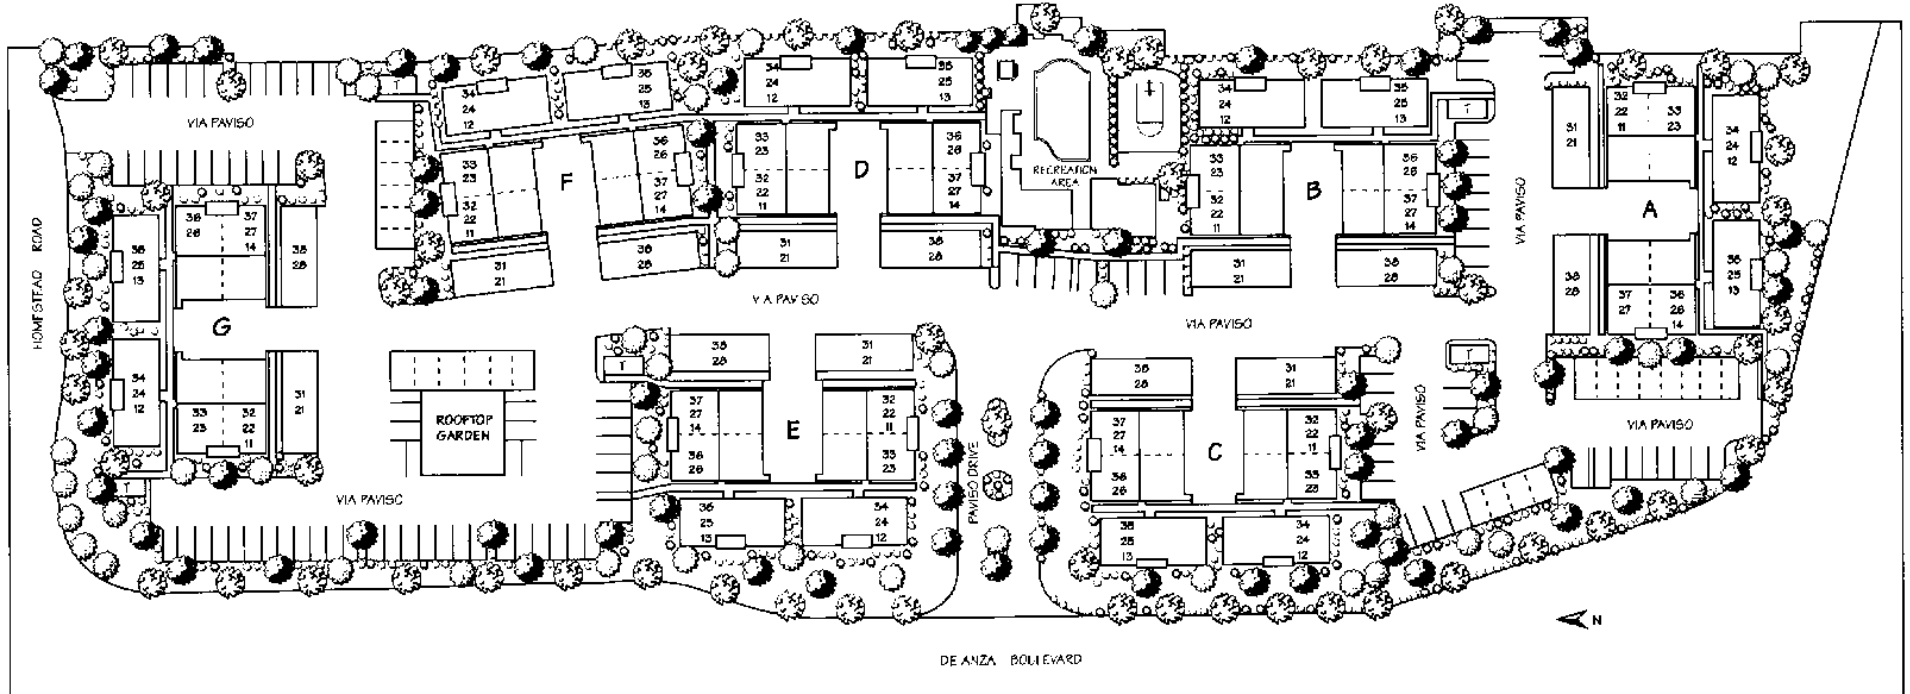

Aviare

20415 Via Paviso
Cupertino, CA 95014

Call 408.257.4488
LyonAviare.com

COMMUNITIES™
Bringing Quality Home™

Site plan is artist's conception and subject to change. Amenities are effective as of date of publication. All square footage is approximate. 